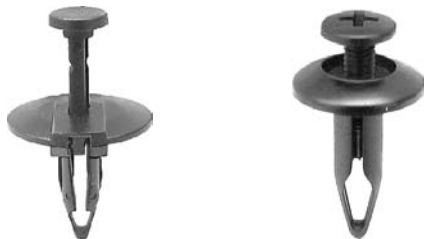

No. 6903

Chrysler Retainers
18 Varieties – 338 Pieces

Contains the following Auveco part numbers: 10831, 11129, 11136, 11146, 11351, 11678, 14921, 15481, 15543, 16818, 17004, 17612, 17664, 17975, 18033, 18862, 18915 & 19386.

No. 6904

GM Push-Type Retainers
18 Varieties – 233 Pieces

Contains the following Auveco part numbers: 12567, 12757, 13993, 13994, 13996, 14010, 14011, 14020, 14753, 14997, 15044, 16622, 16835, 17216, 17222, 18353, 19639 & 19801.