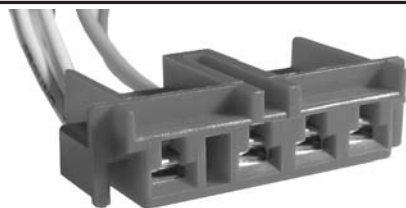

20850

Not Supplied By O.E.M.

Voltage Regulator
Harness Connector
Four 14 Ga. & Two 18 Ga.
Wire Leads
Fits Voltage Regulator
F0PZ-10316-A
Ford 1975 - On

UNIT PACKAGE: 10